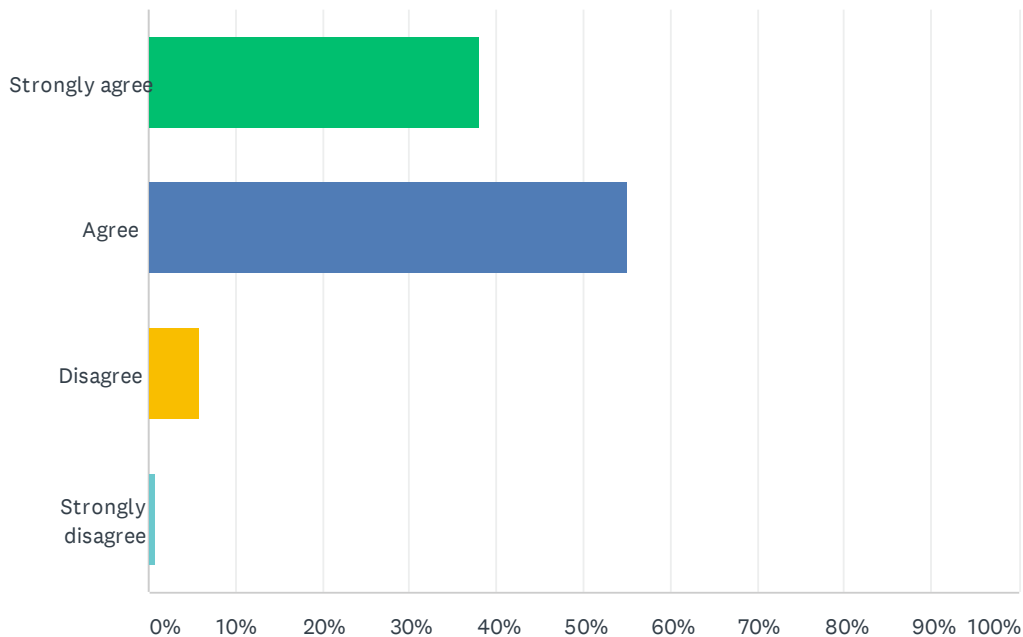

### Q4 My child is safe at school.

Answered: 118 Skipped: 1

ANSWER CHOICES	RESPONSES	
Strongly agree	38.14%	45
Agree	55.08%	65
Disagree	5.93%	7
Strongly disagree	0.85%	1
<b>TOTAL</b>		<b>118</b>