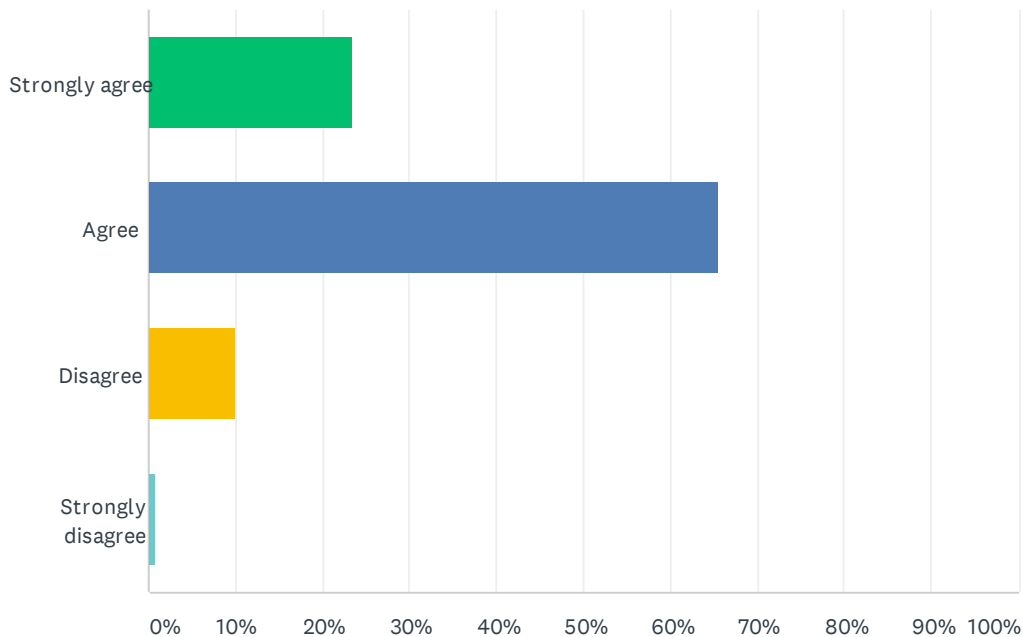

### Q5 My child is safe going to and from school.

Answered: 119 Skipped: 0

ANSWER CHOICES	RESPONSES	
Strongly agree	42.86%	51
Agree	52.10%	62
Disagree	3.36%	4
Strongly disagree	1.68%	2
<b>TOTAL</b>		<b>119</b>

### Q6 There is adequate supervision during school.

Answered: 119 Skipped: 0

ANSWER CHOICES	RESPONSES	
Strongly agree	23.53%	28
Agree	65.55%	78
Disagree	10.08%	12
Strongly disagree	0.84%	1
<b>TOTAL</b>		<b>119</b>