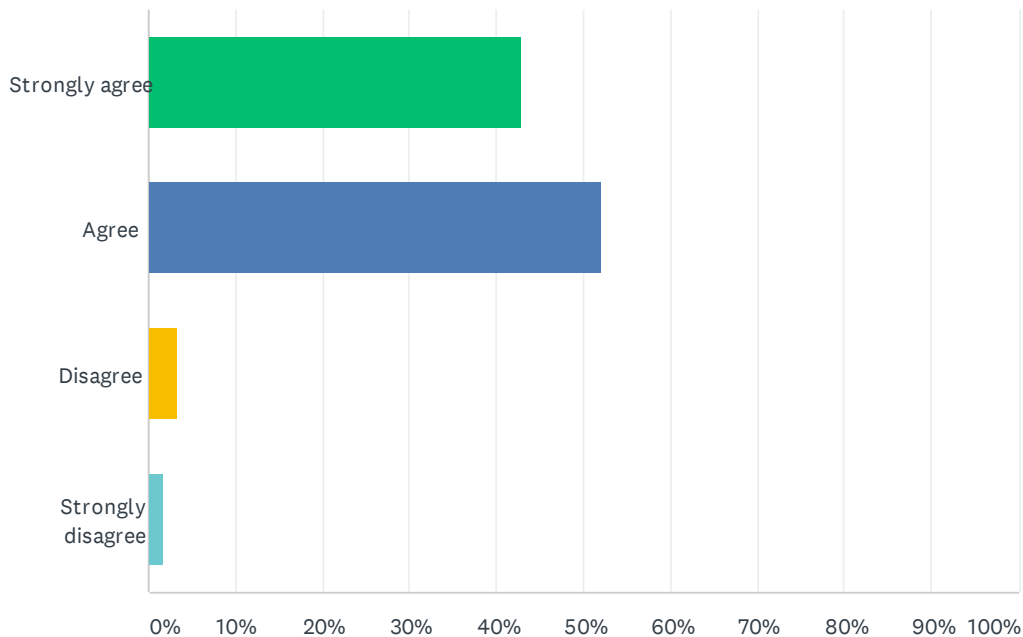

Q5 My child is safe going to and from school.

Answered: 119 Skipped: 0

ANSWER CHOICES	RESPONSES	
Strongly agree	42.86%	51
Agree	52.10%	62
Disagree	3.36%	4
Strongly disagree	1.68%	2
TOTAL		119